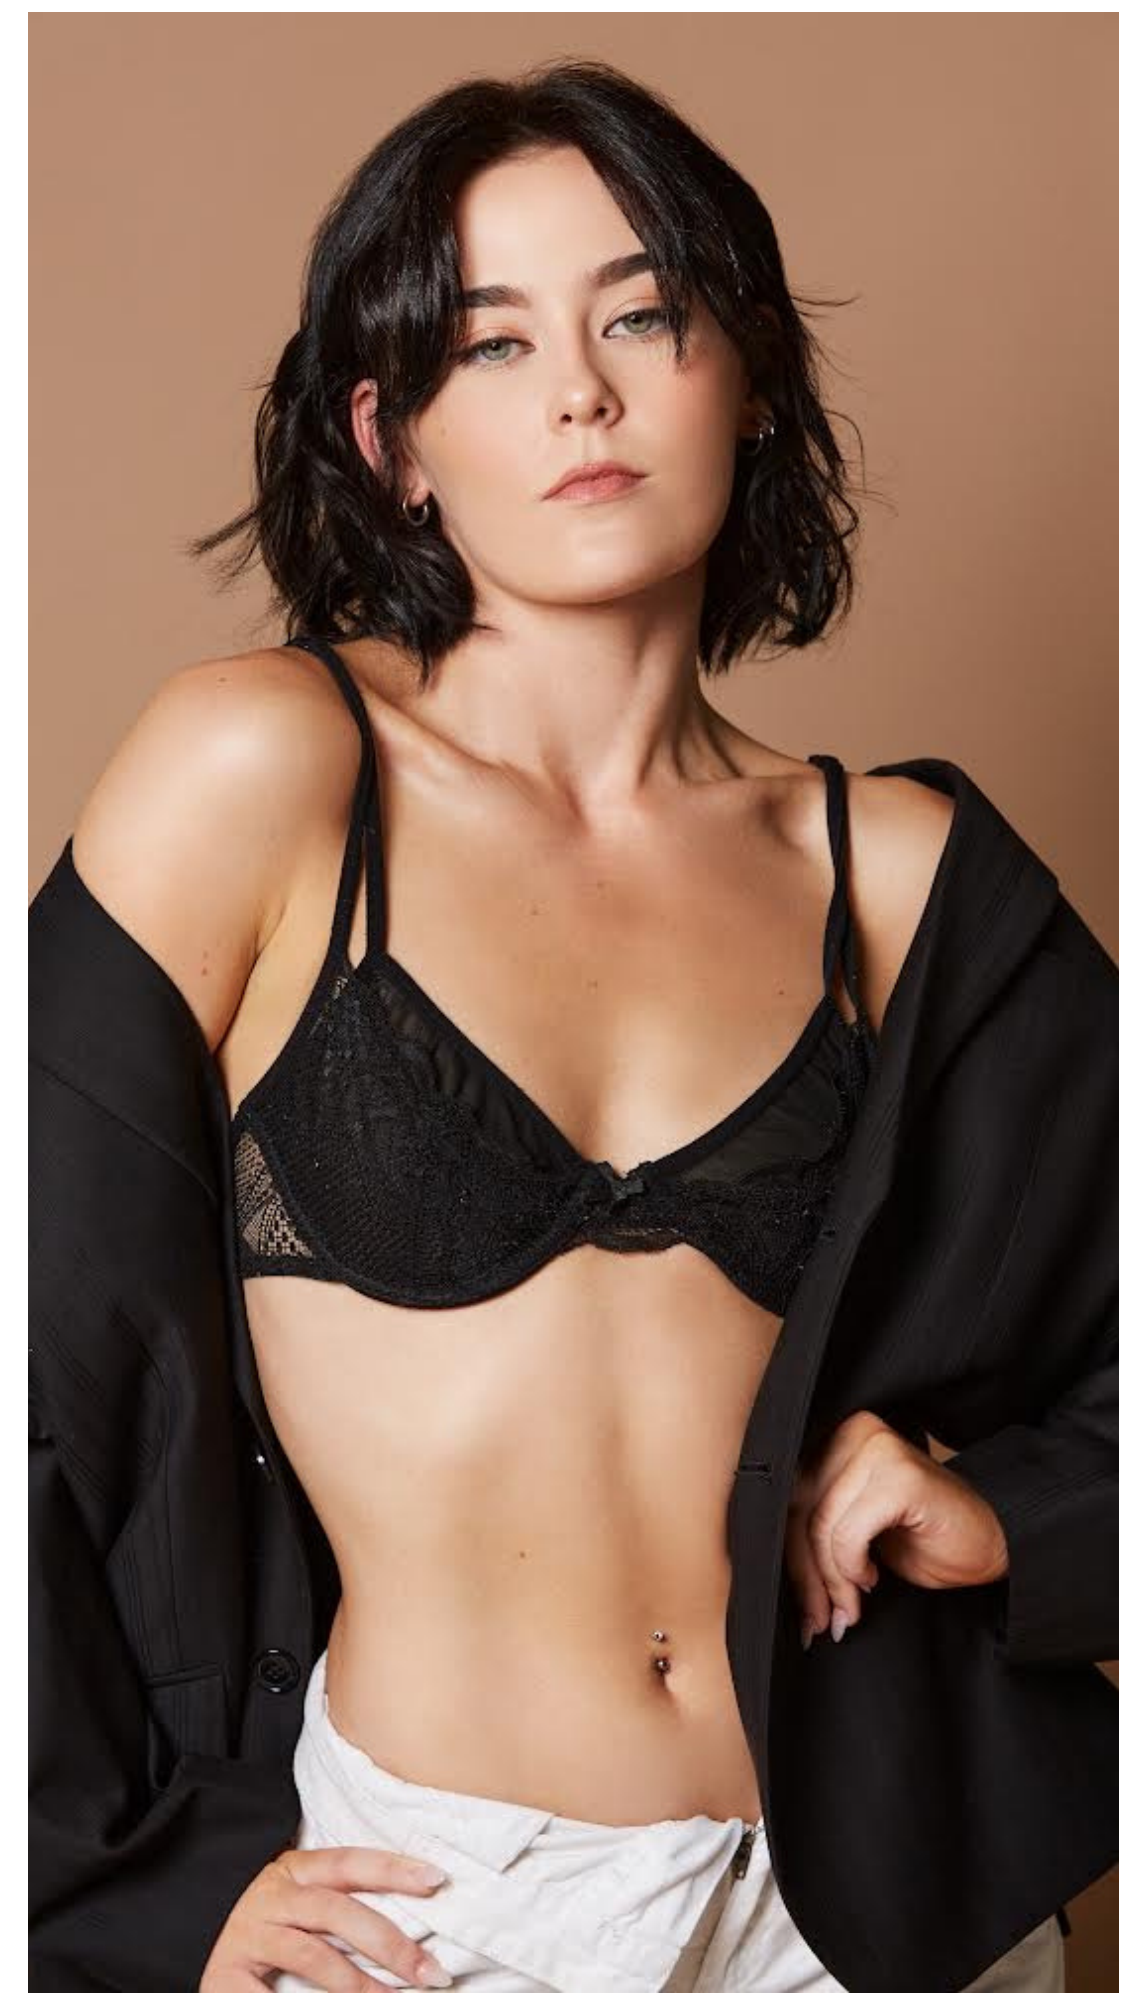

BREANNINA

BREANNA PADDON

DOB: 29/10/2002 Height: 5'4" Chest: 31.5" Waist: 27.6" Hips: 32.3" Size: 8 Shoe: 7 Eyes: Green Hair: Brunette

EVOLUTION
MANAGEMENT CO

Ph: 0414520771

✉ hello@evolutionagency.com.au

18/3 Dalton St, Upper Coomera QLD 4209